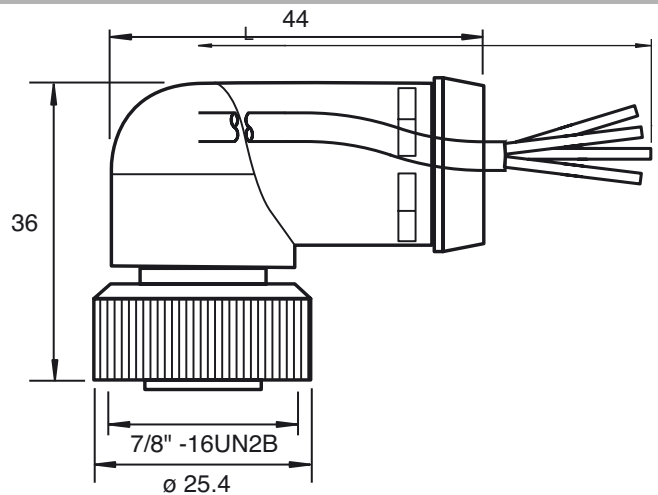

Model Number

V94-W-YE4M-STOOW

Female cordset, 7/8", 4-pin, STOOW cable

Dimensions

Technical data

General specifications

Number of pins	4
Connection 1	socket
Construction type 1	right angle
Threading 1	7/8 inch
Connection 2	cable end

Electrical specifications

Operating voltage	U_B	max. 600 V
Operating current	I_B	10 A
Volume resistance		< 5 m Ω

Ambient conditions

Ambient temperature	-40 ... 105 °C (-40 ... 221 °F)
---------------------	---------------------------------

Mechanical specifications

Degree of protection	IP67
Material	
Contacts	Cu alloy gold plated
Body	PVC, yellow
Cable	PVC
Slotted nut	nickel-plated brass
Core insulation	PVC
Cable	fine-strand, flexible
Sheath diameter	Ø 10.7 mm
Bending radius	10 x cable diameter
Color	yellow
Cores	4 x 1.5 mm ² (16 AWG)
Length	L 4 m
Note	STOOW UL Standard